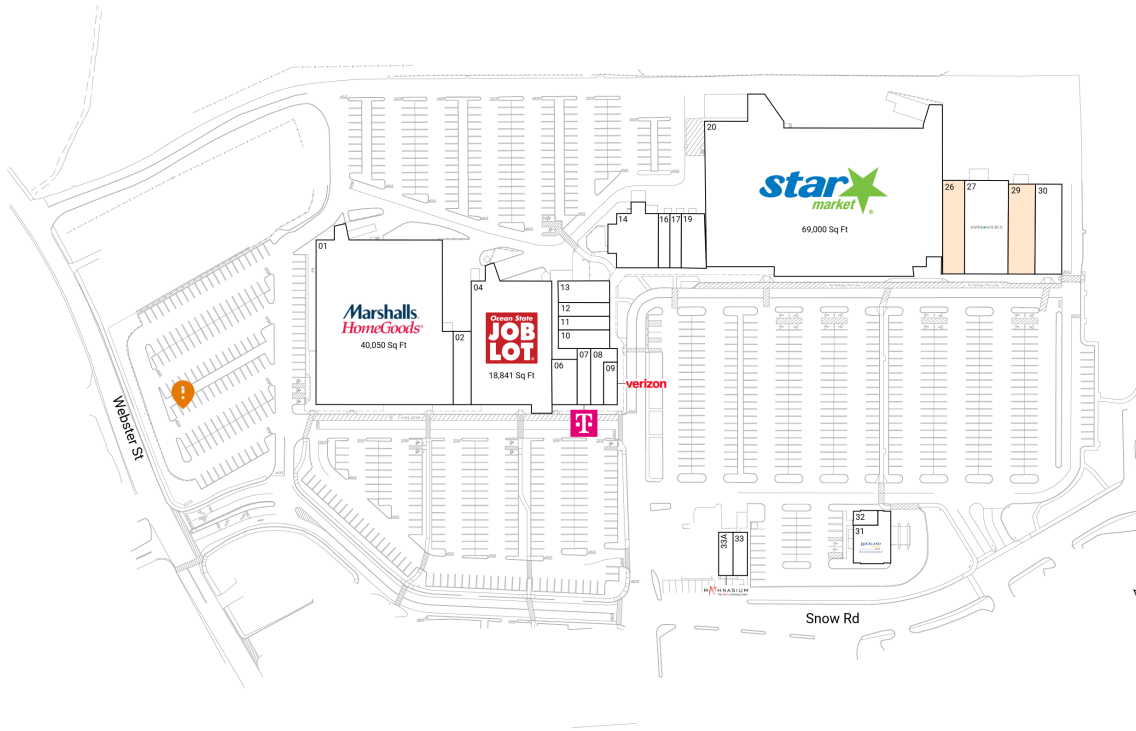

Webster Square

57 Snow Road | Marshfield, MA 02050

Plymouth County Boston-Cambridge-Newton, MA-NH 182,756 Sq Ft

42.0901, -70.7066

Available Spaces

26	4,030 Sq Ft	360°	OPO 1	0 Sq Ft
29	6,300 Sq Ft	360°		

Current Tenants Space size listed in square feet

01	Marshalls/HomeGoods	40,050
02	Marshfield Office Supply	4,080
04	Ocean State Job Lot	18,841
06	The Mug	2,820
07	T-Mobile	1,482
08	Mono Mono Boutique	1,700
09	Verizon Wireless	870
10	KTD Sports	1,500
11	Banh Mi Marshfield	1,500
12	Simply Divine Hair Salon	1,500
13	btone FITNESS	2,100
14	Hareku Steak House & Sushi	3,780
16	Smile Dental & Dentures	2,250
17	Beautica Nails & Spa	1,500
19	Marshfield Physical Therapy	2,400
20	Star Market	69,000
27	Paper Source	7,770
30	Don Bravo Mexican Grill	3,075
31	Rockland Trust	3,115
32	Don Ray Insurance Agency	693
33	B's Homemade Ice Cream	1,200
33A	Mathnasium	1,200

This site plan is for illustrative and information purposes only, showing the general layout of the shopping center; and is not a legal survey. Brixmor makes no representation or warranty that the shopping center is exactly as depicted as site conditions and tenant mix are subject to change over time.
1741